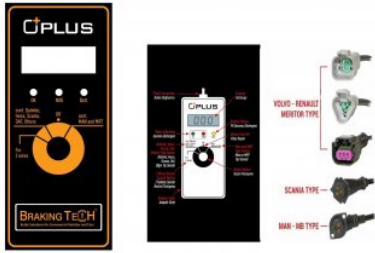

Caliper Sensor Cables

All Original Numbers, Marks and Models from
Vehicle Manufacturers Listed in this catalogue
are for comparison purposes only

www.brakingtech.com

BTA81K002-01

Description :
 Potentiometer Tester Knorr Type 2